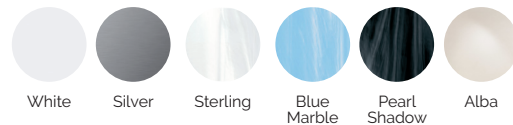

Water capacity (l): 1.180 liters

Weight: Empty 306 kg / Full 1.486 kg

7 colors

5 massages

SHELL FINISHES (ACRYLIC COLORS)

FURNITURE FINISHES (OUTDOOR CABINET)

AQUALIFE LINE

EN