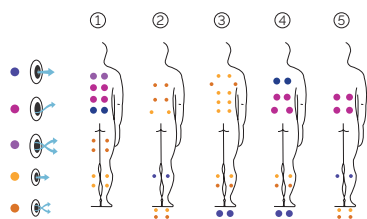

Aqualife 7

A spacious and functional hot tub.

CODE 62318

Ideal for 5 people

5 positions

1 lounger

4 seats

Measures: 216 x 216 x 90 cm

Water capacity (l): 1.180 liters

Weight: Empty 306 kg / Full 1.486 kg

7 colors

5 massages