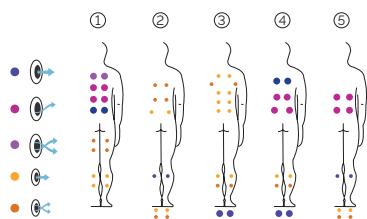

Aqualife 7

Un spa spacieux et fonctionnel.

CODE 62318

Idéal pour 5 personnes

5 positions

1 allongée

4 assises

Dimensions: 216 x 216 x 90 cm

Volume Eau: 1180 litres

Poids: Vide 306 kg / Plein 1.486 kg

7 couleurs

5 massages