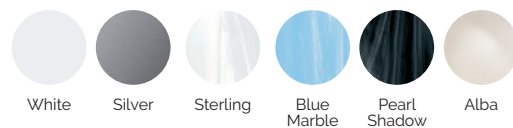

COULEURS ACRYLIQUE