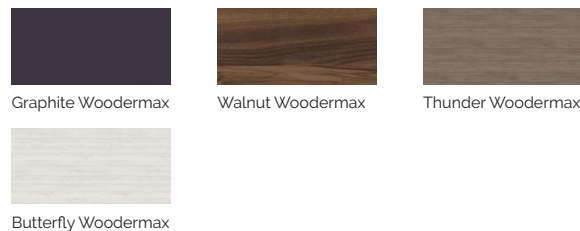

Water capacity (l): 1.180 liters

Weight: Empty 306 kg / Full 1.486 kg

7 colors

5 massages

SHELL FINISHES (ACRYLIC COLORS)

FURNITURE FINISHES (OUTDOOR CABINET)

AQUALIFE LINE

EN