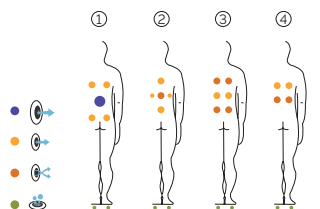

4 positions

4 seats

Measures: 203 x 150 x 72 cm

Water capacity (l): 520 liters

Weight: Empty 257 kg / Full 777 kg

1 colors

4 massages

SHELL FINISHES (ACRYLIC COLORS)