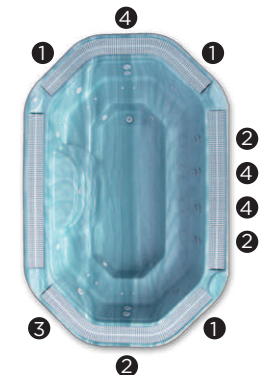

Hawai

Positions: 11 

Measures: 380 x 250

Mosaic finish

Hydra

Positions: 10 

Measures: 380 x 250

Acrylic finish