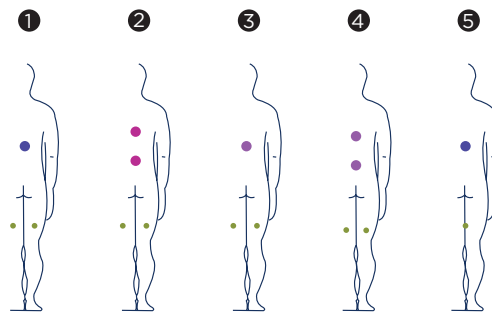

Hawai

Positions: 11 

Measures: 380 x 250

Mosaic finish

Hydra

Positions: 10 

Measures: 380 x 250

Acrylic finish