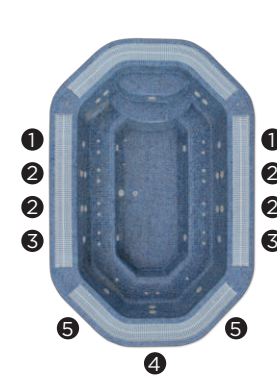

Hawai

Positions: 11 

Measures: 380 x 250

Mosaic finish

Hydra

Positions: 10 

Measures: 380 x 250

Acrylic finish

ref: 56537

ref: 43598

Technical specifications

Measures (±2cm)	380 x 250	
Positions (seats/loungers)	11 (11 /-)	10 (10 /-)
Water capacity (l)	2.490	
Weight (empty / full) (kg)	613 / 3.103	373 / 2.863

Shell finish	Mosaic	Acrylic
Colours available*	AG64 / AG34 / AG75 / AG70 AG72 / AG20 / AG13 / AG2	46 / 44 / 59