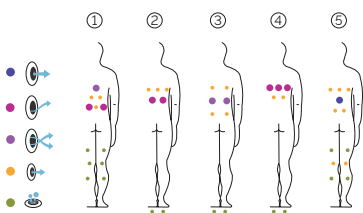

Lounge City

A diaphanous spa with maximum performance.

EXCLUSIVE LINE

TECHNICAL SPECIFICATIONS

CODE 75385
Ideal for 4 people
5 positions
2 loungers
3 seats
Measures: 198 x 198 x 76 cm
Water capacity (l): 975 liters
Weight: Empty 220 kg / Full 1.195 kg
1 colors
5 massages

FEATURES	
Total massage points	45
Massage Jets	31
Air Nozzles	14
Jets / Stainless Steel Nozzles	Standard
Headrests	3
Touch Panel	Standard
Ultraviolet Treatment UV	Standard
Metal structure	Standard
ABS base	Standard
Energy Saving Cover	Standard
EcoSpa	Standard
Nordic Insulation System	Optional
FINISHES	
Colour Sense	4 LED + illuminated Accessories
Pure Line Lighting	Optional
Surround Bluetooth Audio	Optional
Aromatherapy	Not available
Wifi Spa Control	Optional
Stainless steel handrail	Optional
Without cabinet	Optional
MESSAGE PUMPS	
Water massage	1.850 W / 2,5 CV
Relax Impact Pump	1150 W
FILTRATION AND HEATING	
Recirculation pump	200 W
Water heater	3.000 W
Type of filter	Cartridge
POWER SUPPLY	
Power requirement to 230 V (LOW//AMP)	3.200 W / 13,9 A
Voltage	230 V / 400 V III

SHELL FINISHES (ACRYLIC COLORS)

FURNITURE FINISHES (OUTDOOR CABINET)

FEATURES

OPTIONAL FEATURES

According to our policy of constant evolution, we reserve the right to modify the specifications in part or in whole without forewarning.