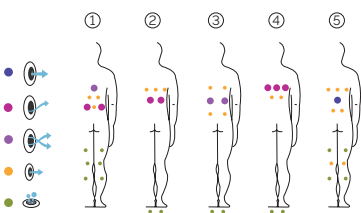

Lounge

A design jewel.

CODE 75384

Ideal for 4 people

5 positions

2 loungers

3 seats

Measures: 231 x 231 x 78 cm

Water capacity (l): 975 liters

Weight: Empty 450 kg / Full 1.425 kg

5 colors

5 massages