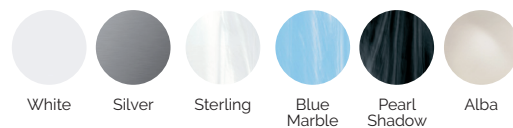

FURNITURE FINISHES (OUTDOOR CABINET)

Synthetic Grey

FEATURES

OPTIONAL FEATURES

AQUAVIA SPA

EN

AQUALIFE LINE

TECHNICAL SPECIFICATIONS