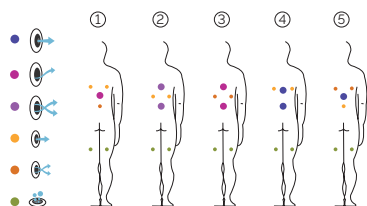

Sundown

El círculo virtuoso del wellness.

CÓDIGO 52163

Ideal para **5 personas**

5 posiciones distintas

5 asientos

Medidas: ø 205 x 90 cm

Volumen de agua: 680 litros

Sundown

The virtuous circle of wellness.

CODE 52163
Ideal for 5 people
5 positions
5 seats
Measures: ø 205 x 90 cm
Water capacity (l): 680 liters
Weight: Empty 260 kg / Full 920 kg
7 colors
5 massages

SHELL FINISHES (ACRYLIC COLORS)