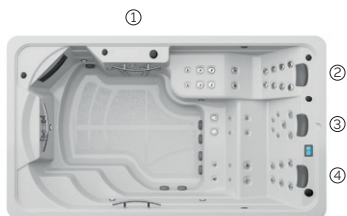

Fitness Spa

All-in-one.

CODE 67203

Ideal for 4 people

4 positions

1 loungers

2 seats

1 vertical

Measures: 400 × 230 × 138 cm

Water capacity (l): 6.000 litros

Weight: Empty 1.150 kg / Full 7.150 kg

3 colors

4 massages