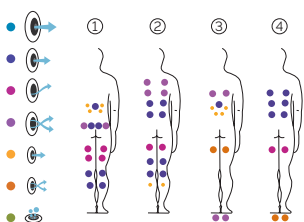

Fitness Spa

All-in-one.

CODE 67203

Ideal for 4 people

4 positions

1 loungers

2 seats

1 vertical

Measures: 400 × 230 × 138 cm

Water capacity (l): 6.000 litros

Weight: Empty 1.150 kg / Full 7.150 kg

3 colors

4 massages