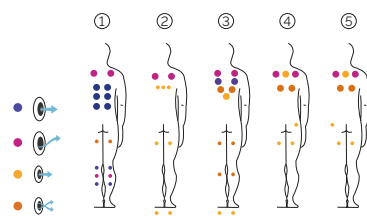

Touch5

Puissance de massage spectaculaire.

CODE 75831

Ideal for 4 people

5 positions

2 loungers

3 seats

Measures: 216 x 216 x 74 cm

Water capacity (l): 1.063 liters

Weight: Empty 265 kg / Full 1.328 kg

6 colors

5 massages