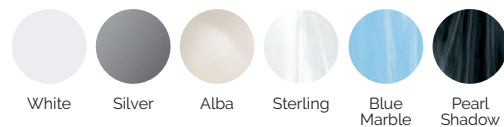

## SHELL FINISHES (ACRYLIC COLORS)