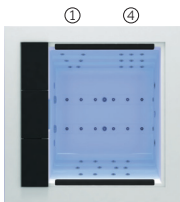

Water capacity (l): 975 liters

Weight: Empty 450 kg / Full 1.425 kg

6 colors

4 massages