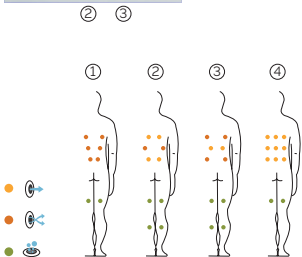

Water capacity (l): 975 liters

Weight: Empty 450 kg / Full 1.425 kg

6 colors

4 massages