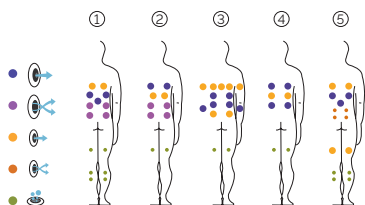

Essence

Luxury and elegance personified.

CODE 70515

Ideal for 4 people

5 positions

2 loungers

3 seats

Measures: 216 x 216 x 90 cm

Water capacity (l): 930 liters

Weight: Empty 327 kg / Full 1.257 kg

6 colors

4 massages