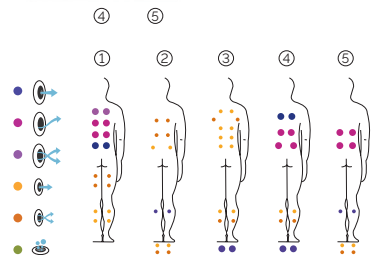

# Nice

A powerful and exceptional hot tub.

|   |
|---|
| <b>CODE 66031</b>                           |
| Ideal for <b>4 people</b>                   |
| <b>5 positions</b>                          |
| <b>1 loungers</b>                           |
| <b>4 seats</b>                              |
| <b>Measures:</b> 216 × 216 × 90 cm          |
| <b>Water capacity (l):</b> 1.180 liters     |
| <b>Weight:</b> Empty 306 kg / Full 1.486 kg |
| <b>7 colors</b>                             |
| <b>5 massages</b>                           |