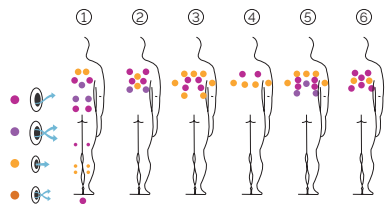

Soft

Evolution in its purest form.

CODE 70523

Ideal for 6 people

6 positions

1 loungers

5 seats

Measures: 216 x 216 x 90 cm

Water capacity (l): 980 liters

Weight: Empty 330 kg / Full 1.310 kg

7 colors

6 massages