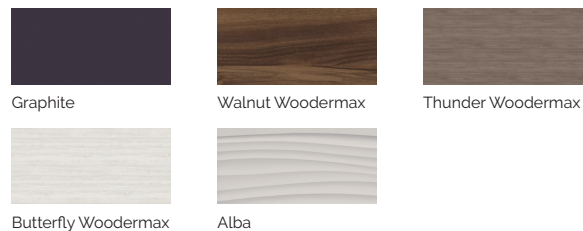

7 colors

6 massages

SHELL FINISHES (ACRYLIC COLORS)

FURNITURE FINISHES (OUTDOOR CABINET)

PREMIUM LINE

EN

AQUAVIA SPA

TECHNICAL SPECIFICATIONS