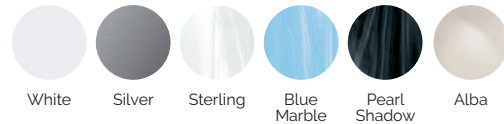

7 colors

6 massages

SHELL FINISHES (ACRYLIC COLORS)

FURNITURE FINISHES (OUTDOOR CABINET)

PREMIUM LINE

EN

AQUAVIA SPA

TECHNICAL SPECIFICATIONS