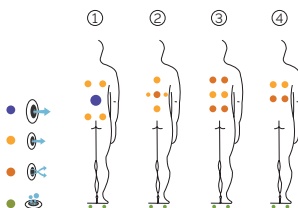

Suite

Intimate and seductive.

CODE 71768

Ideal for 2 people

4 positions

4 seats

Measures: 203 x 150 x 72 cm

Water capacity (l): 520 liters

Weight: Empty 257 kg / Full 777 kg

1 colors

4 massages

EXCLUSIVE LINE

EN

AQUAVIA SPA

TECHNICAL SPECIFICATIONS

FEATURES	
Total massage points	28
Massage Jets	20
Air Nozzles	8
Headrests	2
Touch Panel	Standard
Ultraviolet Treatment UV	Standard
Metal structure	Standard
ABS base	Standard
Energy Saving Cover	Standard
EcoSpa	Standard
Nordic Insulation System	Optional
FINISHES	
Colour Sense	4 LED
Pure Line Lighting	Optional
Surround Bluetooth Audio	Optional
Jets / Boquillas Inoxidable	Standard
Aromatherapy	Standard
Stainless steel handrail	Optional
Wifi Spa Control	Optional
Without cabinet	Optional
MESSAGE PUMPS	
Water massage	1800 W / 2,5 CV
Relax Impact Pump	1150 W
FILTRATION AND HEATING	
Recirculation pump	200 W
Water heater	3.000 W
Type of filter	Cartridge
POWER SUPPLY	
Power requirement to 230 V (LOW/AMP)	3.400 W / 14,6 A
Voltage	230 V / 400 V III

SHELL FINISHES (ACRYLIC COLORS)

FURNITURE FINISHES (OUTDOOR CABINET)

FEATURES

OPTIONAL FEATURES

According to our policy of constant evolution, we reserve the right to modify the specifications in part or in whole without forewarning.