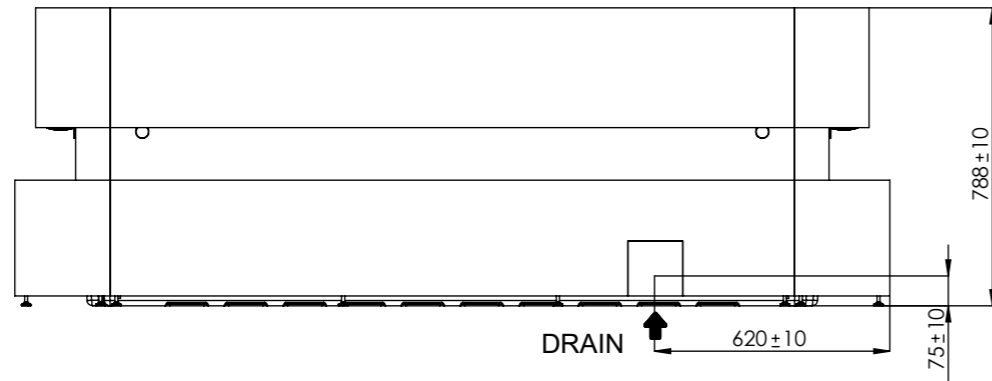

General specifications	
Spa weight (dry)	450 kg
Spa weight (filled)	1425 kg

ELECTRICAL BOARD CONNECTIONS ACCESS

According to our policy of continuous improvement, dimensions, features or components of this product can be partially or completely changed without prior notice.
It's Customer responsibility to verify that this is the last version of the drawing

04	10/01/2020	I.Rica	Drain position modified
03	18/12/2018	D.Castillo	Spa weight added.
02	02/07/2018	A.Miquel	Jets changed (CMP)
01	05/05/2017	O. Faura	Changing of electronic parts references.
00	29/06/2016	I.Pozo	New spare templates
Change No.	Date	Name	Modification
Remarks			COMMERCIAL
Dimensions in mm. General Tolerances +/- 10mm			
Drawn	10/01/2019	I.Rica	Part Number 67100
Checked	-	X.Codina	
Scale 1:20	General Tolerance DIN 7168 ISO 2768g		Rev. 05
Sheet 1/1			
			First Angle Projection
Property of IBERSPA S.L. Avda. Pla d'Urgell 2-8 25200 Cervera, Spain. Don't use without permission. Keep this information confidential and use it solely for the permitted purpose.			