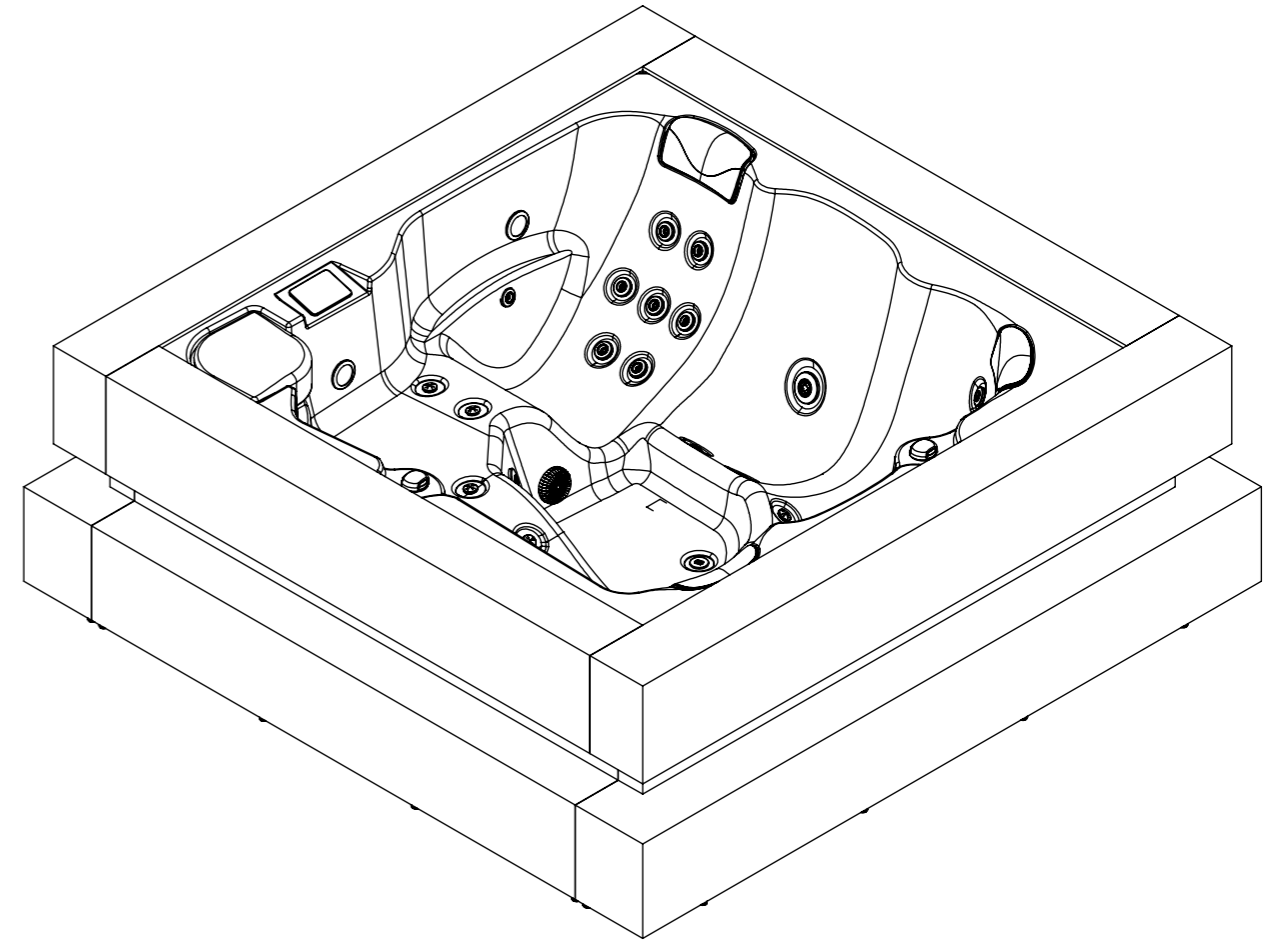

General specifications	
Spa weight (dry)	450 kg
Spa weight (filled)	1425 kg

ELECTRICAL BOARD CONNECTIONS ACCESS

According to our policy of continuous improvement, dimensions, features or components of this product can be partially or completely changed without prior notice.
It's Customer responsibility to verify that this is the last version of the drawing

04	10/01/2020	I.Rica	Drain position modified
03	18/12/2018	D.Castillo	Spa weight added.
02	02/07/2018	A.Miquel	Jets changed (CMP)
01	05/05/2017	O. Faura	Changing of electronic parts references.
00	29/06/2016	I.Pozo	New spare templates
Change No.	Date	Name	Modification
Remarks			COMMERCIAL
Dimensions in mm. General Tolerances +/- 10mm			
Drawn	10/01/2019	I.Rica	Part Number 67100
Checked	-	X.Codina	
Scale 1:20	General Tolerance DIN 7168 ISO 2768g		Rev. 05
Sheet 1/1			
			First Angle Projection
Property of IBERSPA S.L. Avda. Pla d'Urgell 2-8 25200 Cervera, Spain. Don't use without permission. Keep this information confidential and use it solely for the permitted purpose.			