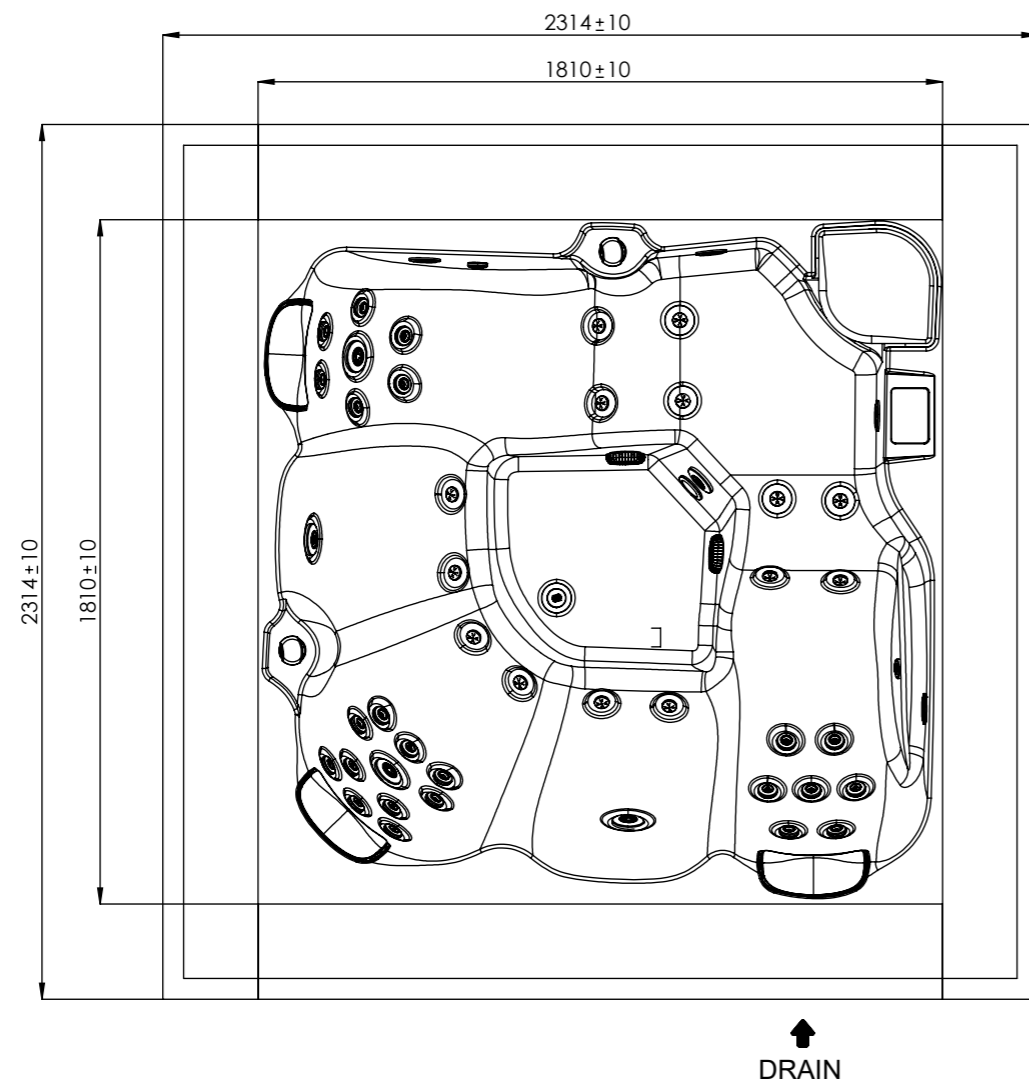

General specifications	
Spa weight (dry)	450 kg
Spa weight (filled)	1425 kg

ELECTRICAL BOARD CONNECTIONS ACCESS

According to our policy of continuous improvement, dimensions, features or components of this product can be partially or completely changed without prior notice.
It's Customer responsibility to verify that this is the last version of the drawing

04	10/01/2020	I.Rica	Drain position modified
03	18/12/2018	D.Castillo	Spa weight added.
02	02/07/2018	A.Miquel	Jets changed (CMP)
01	05/05/2017	O. Faura	Changing of electronic parts references.
00	29/06/2016	I.Pozo	New spare templates
Change No.	Date	Name	Modification
Remarks			COMMERCIAL
Dimensions in mm. General Tolerances +/- 10mm			
Drawn	10/01/2019	I.Rica	Part Number 67100
Checked	-	X.Codina	
Scale 1:20	General Tolerance DIN 7168 ISO 2768g		Rev. 05
Sheet 1/1			
			First Angle Projection
Property of IBERSPA S.L. Avda. Pla d'Urgell 2-8 25200 Cervera, Spain. Don't use without permission. Keep this information confidential and use it solely for the permitted purpose.			