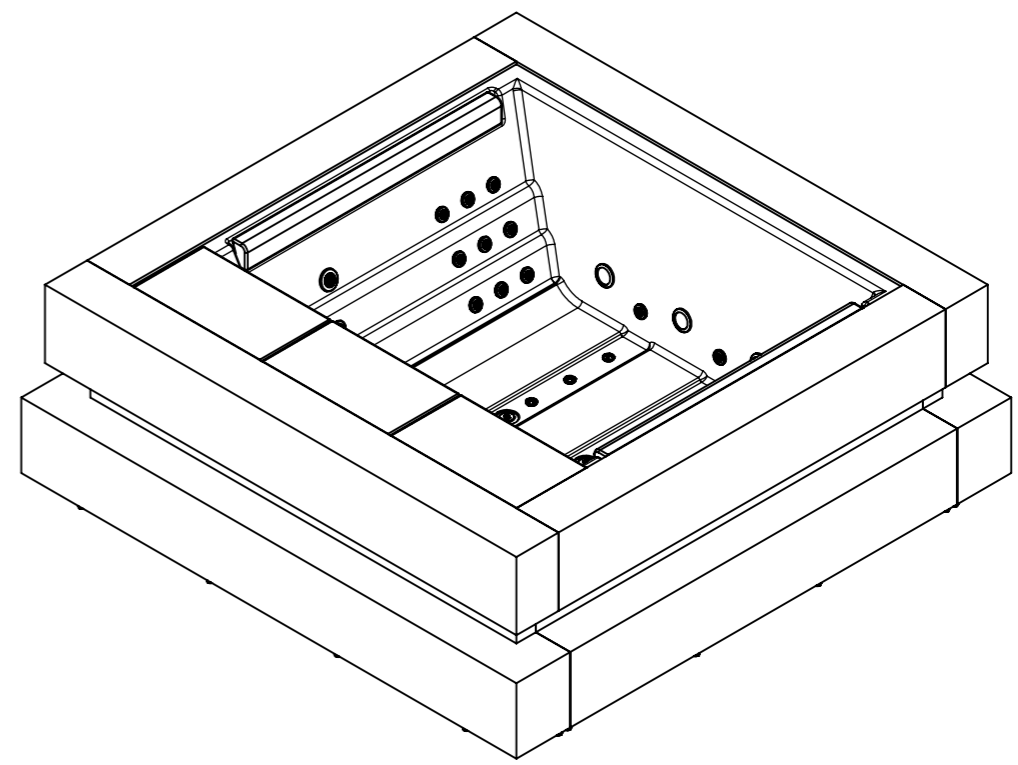

General specifications	
Spa weight (empty)	450 Kg
Spa weight (full)	1.425 Kg

VALID FROM SERIAL NUMBER: **53186**
VALIDO A PARTIR DEL NÚMERO DE SERIE: 53186

↑
↑
ELECTRICAL BOARD CONNECTIONS ACCESS

According to our policy of continuous improvement, dimensions, features or components of this product can be partially or completely changed without prior notice.
It's Customer responsibility to verify that this is the last version of the drawing

Remarks Dimensions in mm. General Tolerances +/- 10mm			COMMERCIAL			
Drawn	13/01/2017	R.Vallès		Part Number 56541	Rev. 11	First Angle Projection
Checked	13/01/2017	V. Saiz				
Scale 1:15	General Tolerance DIN 7168 ISO 2768g					
Sheet 1/3	Property of IBERSPA S.L. Avda. Pla d'Urgell 2-8 25200 Cervera, Spain. Don't use without permission. Keep this information confidential and use it solely for the permitted purpose.					

↑
DRAIN
SIDE