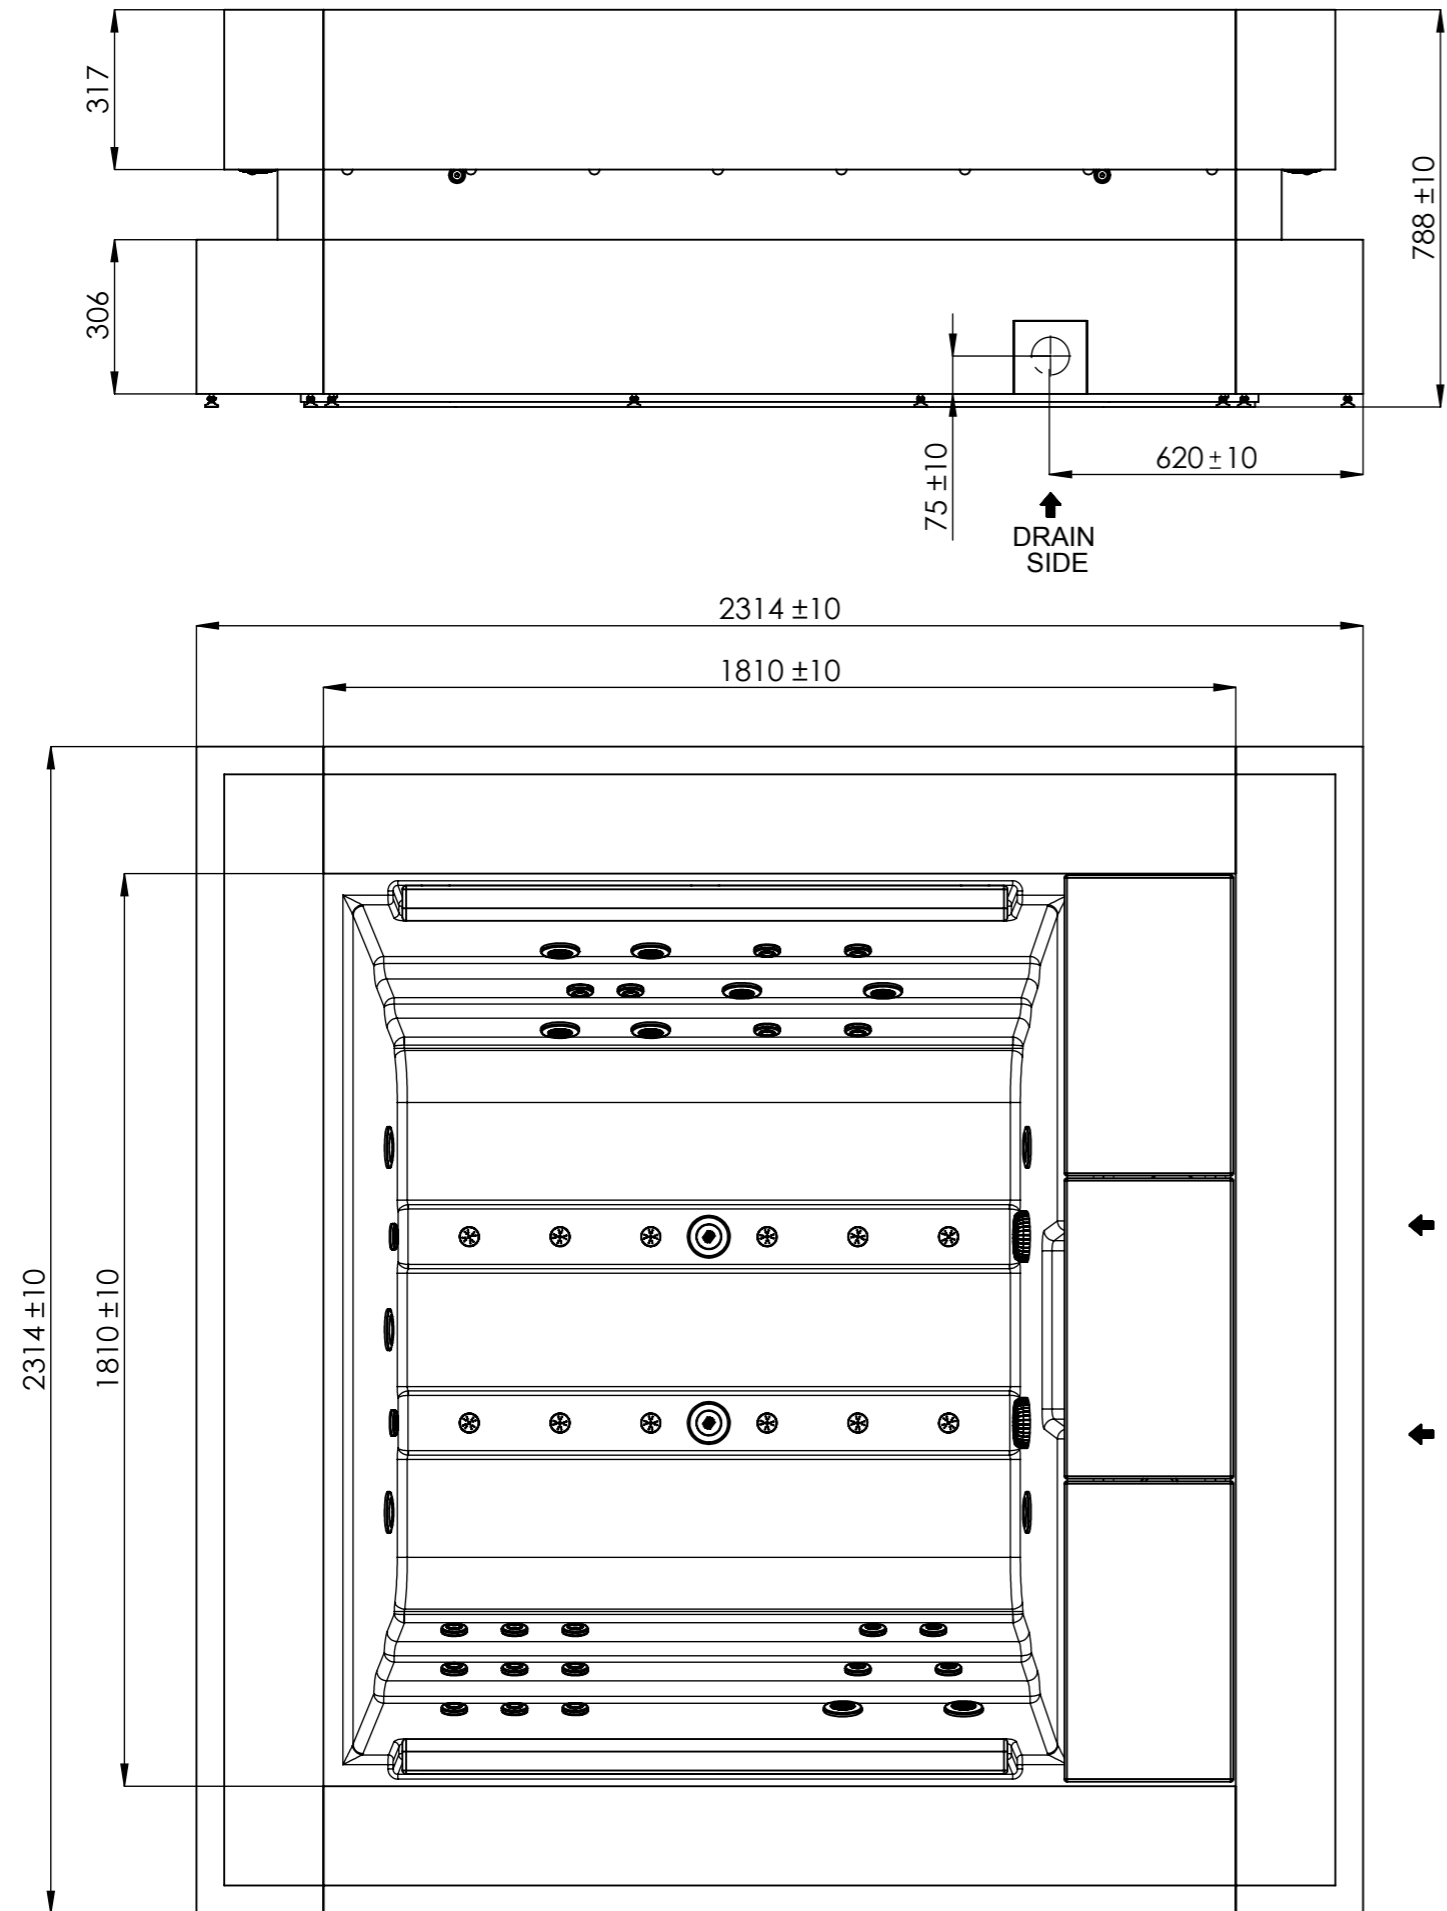

General specifications	
Spa weight (empty)	450 Kg
Spa weight (full)	1.425 Kg

VALID FROM SERIAL NUMBER: **53186**
VALIDO A PARTIR DEL NÚMERO DE SERIE: 53186

↑
↑
ELECTRICAL BOARD CONNECTIONS ACCESS

According to our policy of continuous improvement, dimensions, features or components of this product can be partially or completely changed without prior notice.
It's Customer responsibility to verify that this is the last version of the drawing

Remarks Dimensions in mm. General Tolerances +/- 10mm			COMMERCIAL			
Drawn	13/01/2017	R.Vallès		Part Number 56541	Rev. 11	First Angle Projection
Checked	13/01/2017	V. Saiz				
Scale 1:15	General Tolerance DIN 7168 ISO 2768g					
Sheet 1/3	Property of IBERSPA S.L. Avda. Pla d'Urgell 2-8 25200 Cervera, Spain. Don't use without permission. Keep this information confidential and use it solely for the permitted purpose.					

↑
DRAIN
SIDE